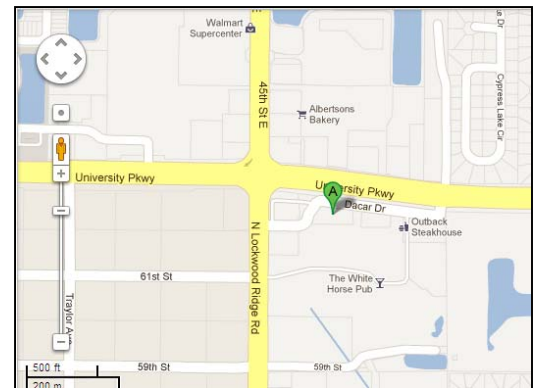

# GatewayBank of Southwest Florida

**Directions to  
University Parkway Banking Center**  
6204 N. Lockwood Ridge Road  
Sarasota, FL 34243

**Phone: 941-355-5749**

**Fax: 941-355-5038**

**Toll Free: 866-229-2112**

**24-hour Automated Banking: 800-205-6513**

**Gateway Bank is located in The Parkway Collection Plaza on the southeast corner of North Lockwood Ridge Road and University Parkway in Sarasota**

**Lobby Hours:** Monday thru Thursday: 9 am – 4 pm  
Friday: 9 am – 6 pm (*Closed on federal holidays*)

**Drive-thru Hours:** Monday thru Thursday: 8 am – 5 pm  
Friday: 8 am – 6 pm (*ATM located in drive-thru lane*)

**From I-75:** Take University Parkway exit (#213) heading west for 3.3 miles. Turn left (south) onto North Lockwood Ridge Road and drive 0.1 miles. Turn left (east) at the stoplight at 61<sup>st</sup> street into **The Parkway Collection Plaza**. Drive straight to the first stop sign. Then turn left (north), and the bank is directly ahead at the north end of the plaza, close to University Parkway.

**From US-301:** Turn east onto University Parkway and travel 1.6 miles. Turn right (south) onto North Lockwood Ridge Road and drive 0.1 miles. Turn left (east) at the stoplight at 61<sup>st</sup> street into **The Parkway Collection Plaza**. Drive straight to the first stop sign. The turn left (north), and the bank is directly ahead at the north end of the plaza, close to University Parkway.